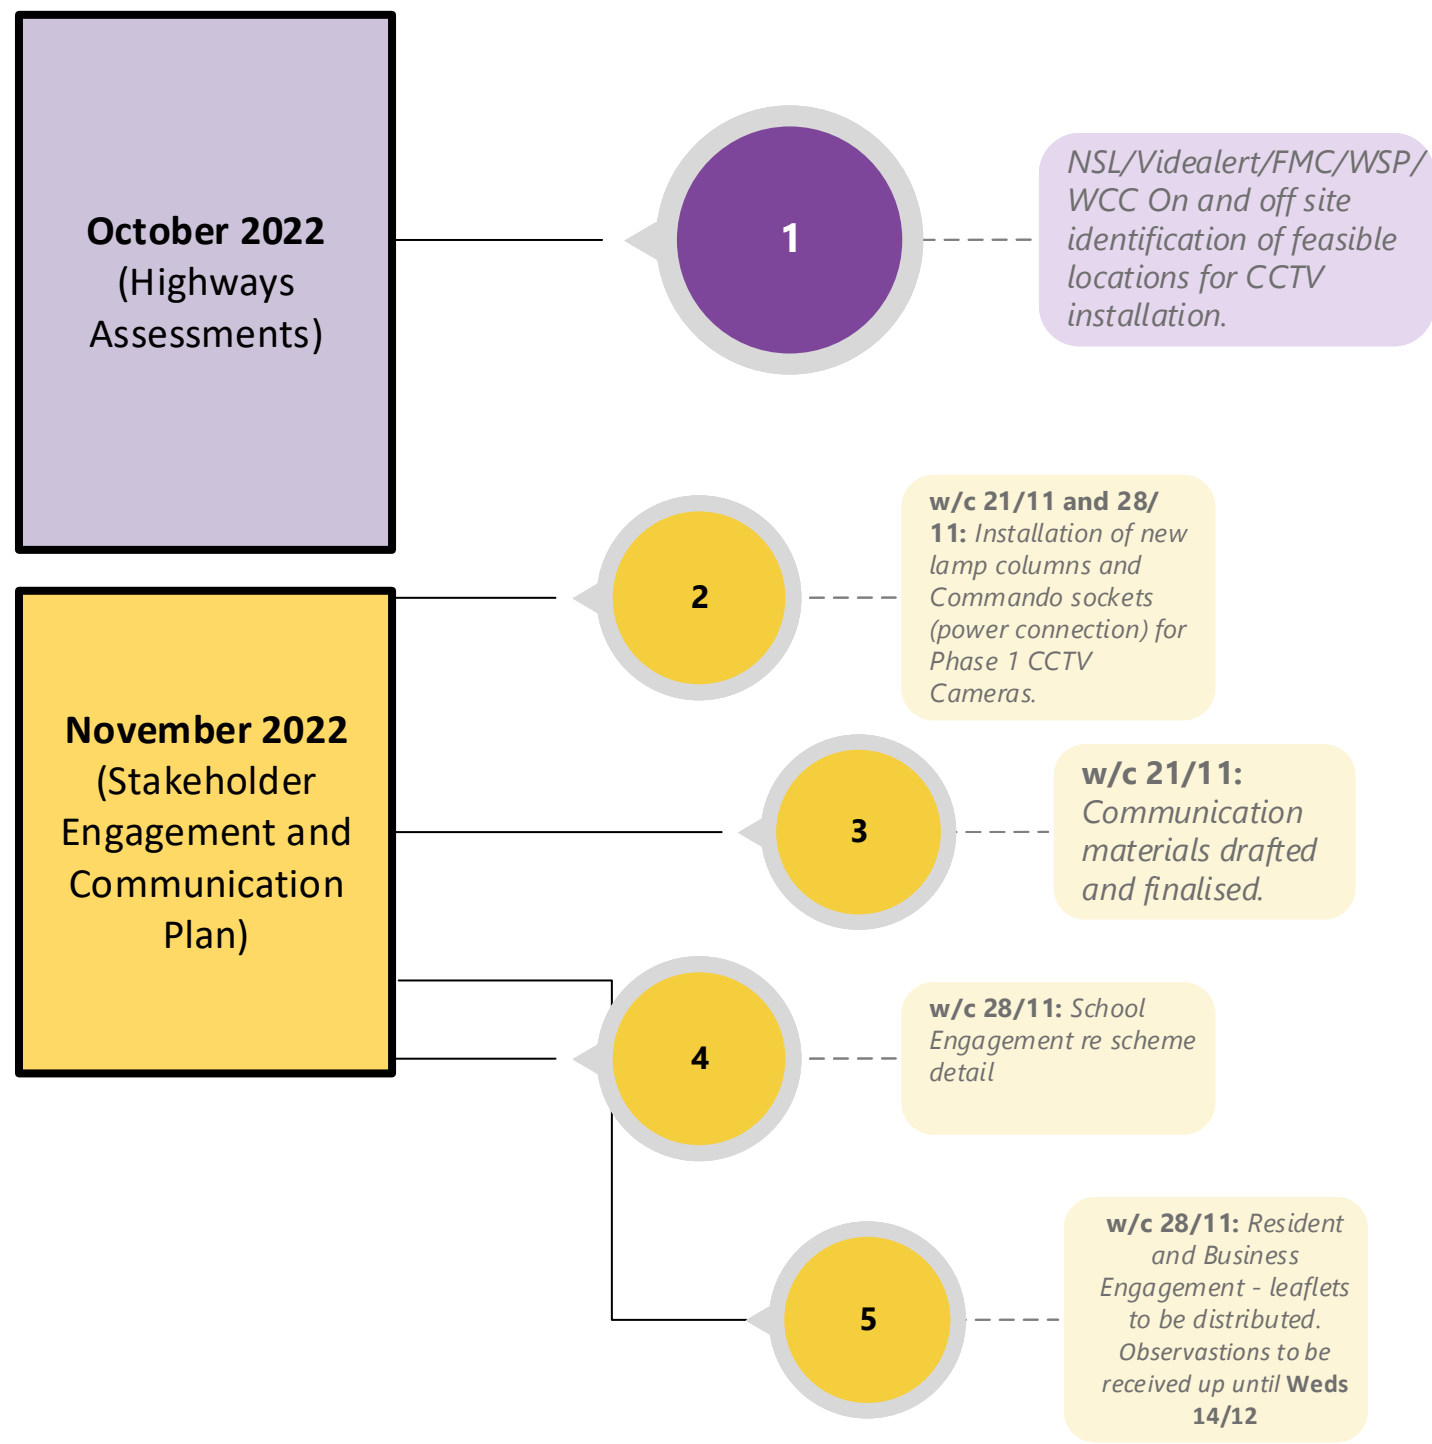

- PHASE 1 (2022)**
- Amberley Road, ARK Atwood Academy Primary
 - Craven Terrace, St John and St James RC Primary School
 - Droop Street, Queen's Park Primary School
 - Marlborough Hill, George Eliot Primary School
 - Shrewsbury Road, St Mary's of the Angel RC Primary School
- PHASE 2 (2023)**
- Lower Belgrave Street, St Peter's Eaton Square CE Primary School
 - Riding House Street, All Soul's CE Primary School

September 2022
23/9/22: Cabinet Member Instruction to install CCTV at several School Street locations

WCC School Street Programme Lead

Carla Leowe
Road Safety Officer
Transport Policy Team – City Highways
Environment and City Management