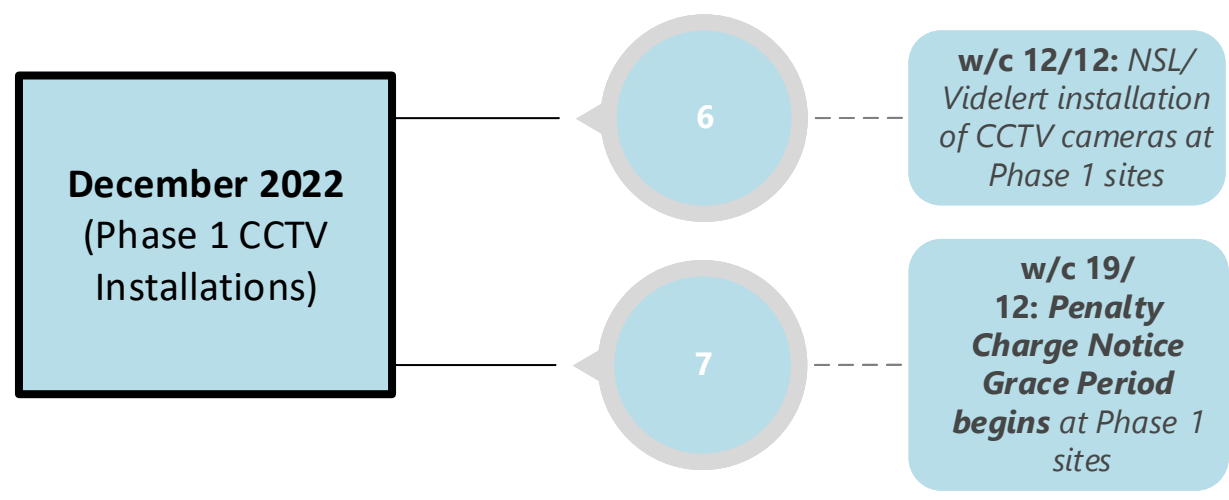

- PHASE 1 (2022)**
- Amberley Road, ARK Atwood Academy Primary
 - Craven Terrace, St John and St James RC Primary School
 - Droop Street, Queen's Park Primary School
 - Marlborough Hill, George Eliot Primary School
 - Shrewsbury Road, St Mary's of the Angel RC Primary School
- PHASE 2 (2023)**
- Lower Belgrave Street, St Peter's Eaton Square CE Primary School
 - Riding House Street, All Soul's CE Primary School

September 2022
23/9/22: Cabinet Member Instruction to install CCTV at several School Street locations

WCC School Street Programme Lead

Carla Leowe
Road Safety Officer
Transport Policy Team – City Highways
Environment and City Management