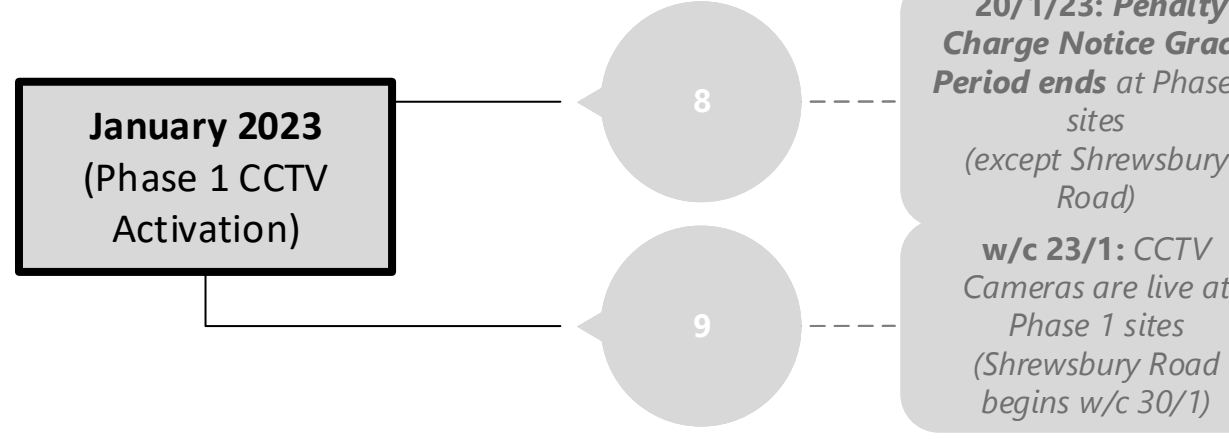

- PHASE 1 (2022)**
- Amberley Road, ARK Atwood Academy Primary
 - Craven Terrace, St John and St James RC Primary School
 - Droop Street, Queen's Park Primary School
 - Marlborough Hill, George Eliot Primary School
 - Shrewsbury Road, St Mary's of the Angel RC Primary School
- PHASE 2 (2023)**
- Lower Belgrave Street, St Peter's Eaton Square CE Primary School
 - Riding House Street, All Soul's CE Primary School

September 2022
23/9/22: Cabinet Member Instruction to install CCTV at several School Street locations

WCC School Street Programme Lead

Carla Leowe
Road Safety Officer
Transport Policy Team – City Highways
Environment and City Management