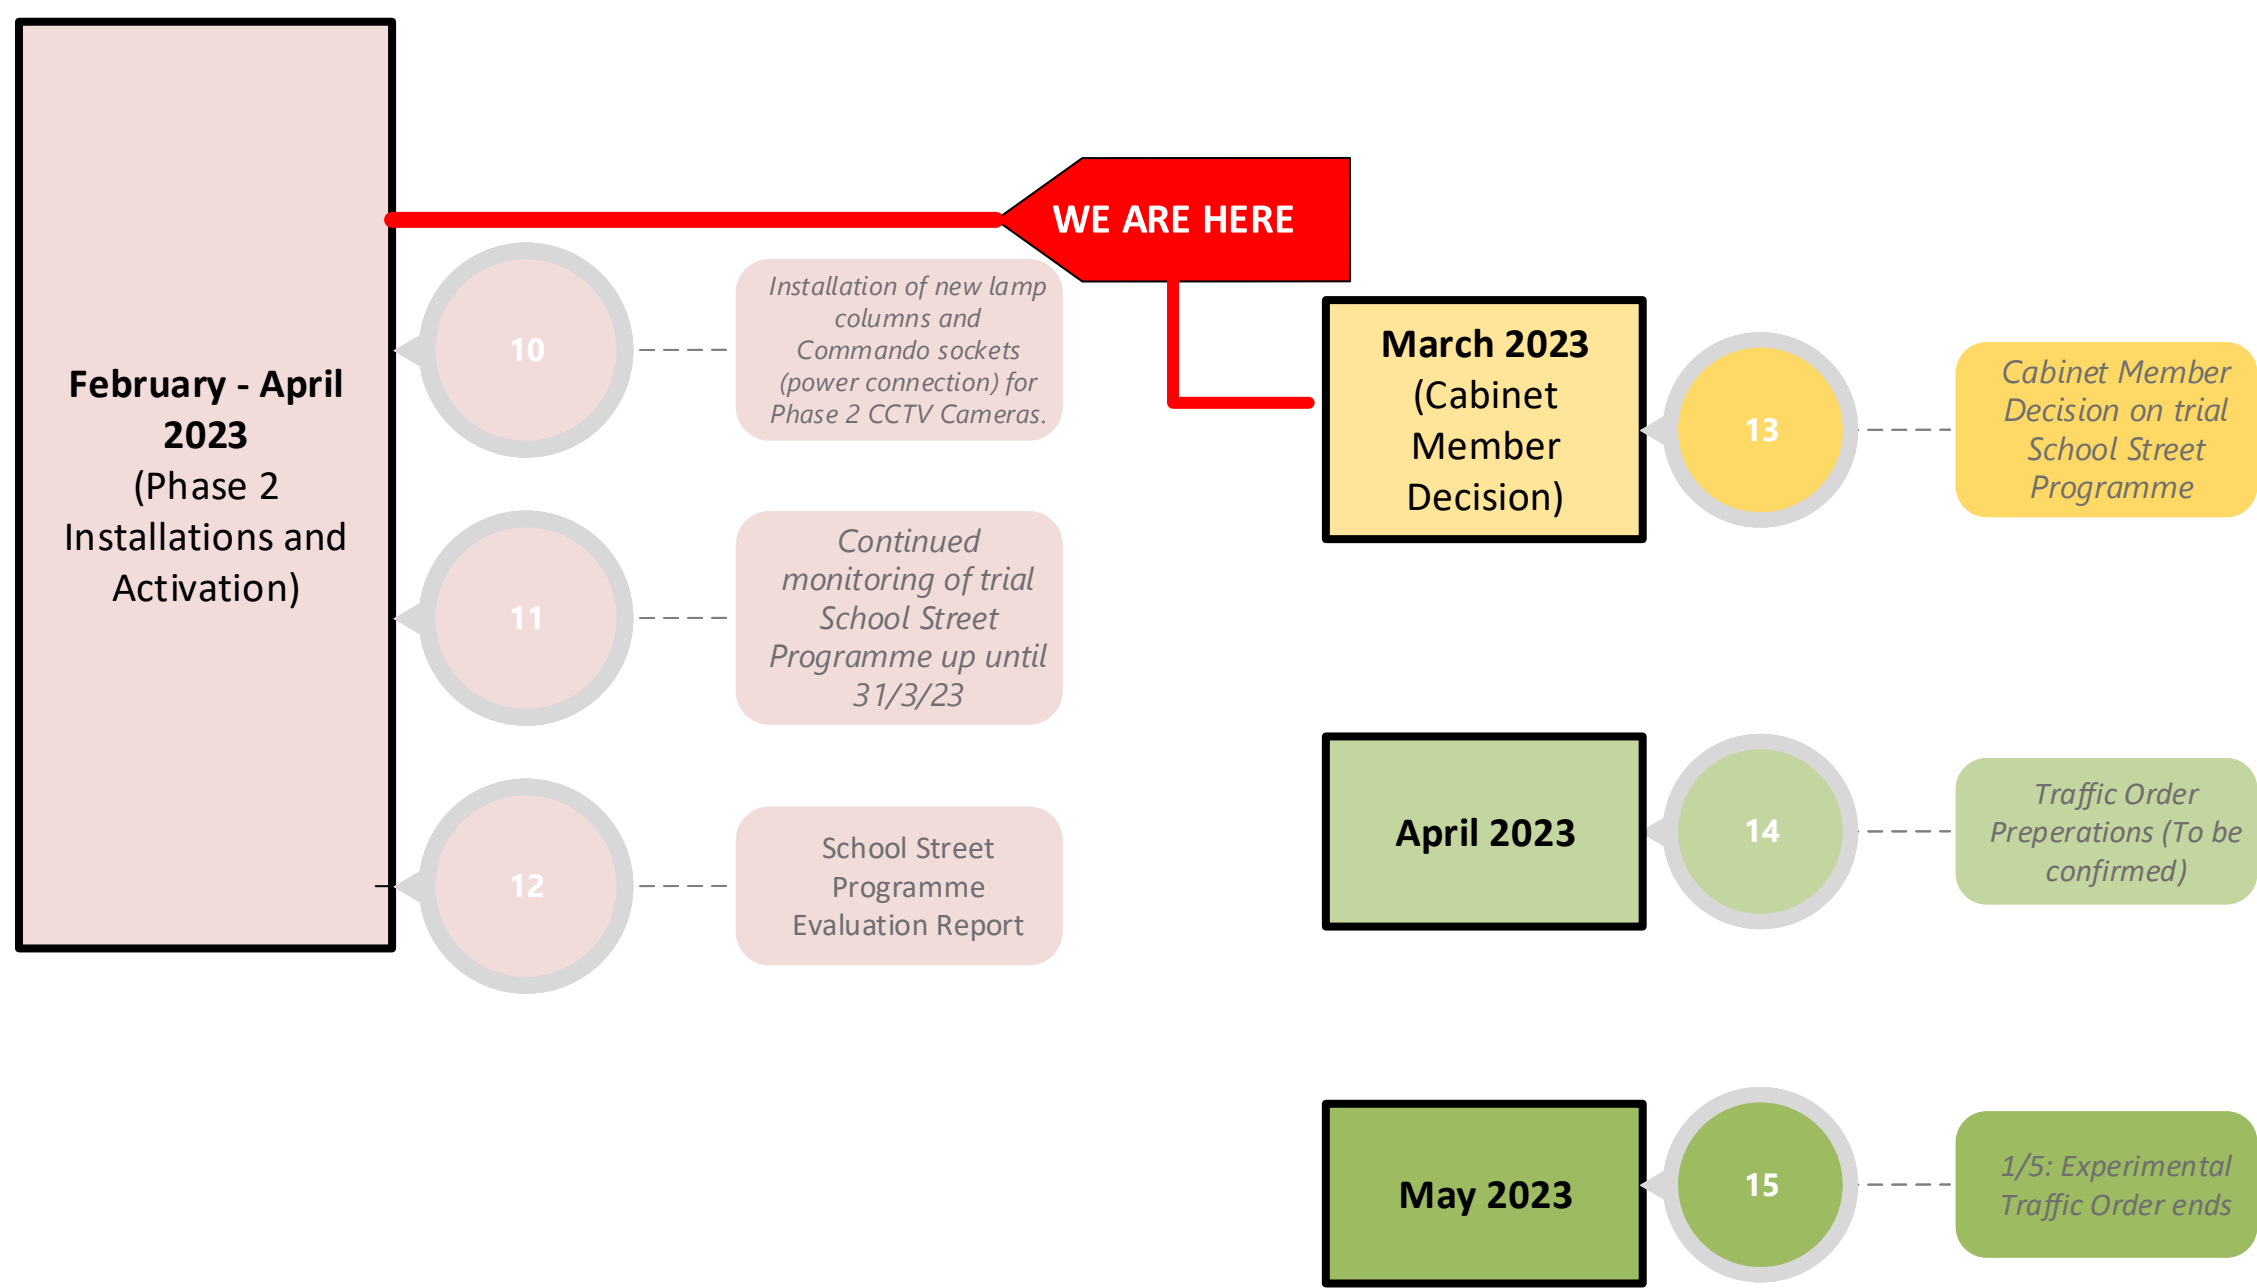

- PHASE 1 (2022)**
- Amberley Road, ARK Atwood Academy Primary
 - Craven Terrace, St John and St James RC Primary School
 - Droop Street, Queen's Park Primary School
 - Marlborough Hill, George Eliot Primary School
 - Shrewsbury Road, St Mary's of the Angel RC Primary School
- PHASE 2 (2023)**
- Lower Belgrave Street, St Peter's Eaton Square CE Primary School
 - Riding House Street, All Soul's CE Primary School

September 2022
23/9/22: Cabinet Member Instruction to install CCTV at several School Street locations

WCC School Street Programme Lead

Carla Leowe
Road Safety Officer
Transport Policy Team – City Highways
Environment and City Management